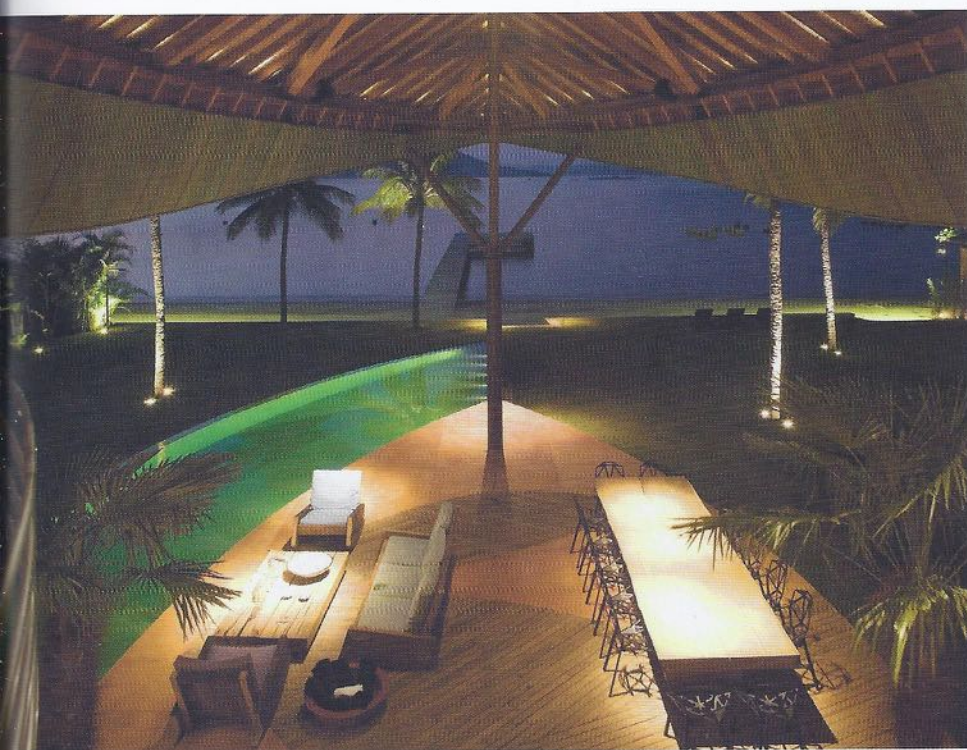

04

CASA FOLHA

This house was inspired by Brazil's indian architecture, developed over the centuries for the hot and humid climate where it stands. The roof, acting as a big leaf protects all the enclosed and in-between spaces of the house from the sun while allowing trade winds from the sea to provide passive cooling and natural ventilation. The architecture here, is understood as a device to enhance the interaction between man and nature, never to separate them. There are no corridors, only open spaces under the leaf to provide circulation and nature, as landscape, to pass through the house. All of the rich roof structure was constructed with laminated reforestation wood. The central steel column collects rain from the roof.

01 General view 02 Roof construction 03 Detail façade
04 View into veranda and outdoor pool

Photos: Leonardo Finotti

CITY
Angra dos Reis

COUNTRY
Brazil

REGION
South America

TYPOLGY
Living

COMPLETION

WEBSITE
www.marcineze-nataliano.com.br

ARCHITECTS
marcineze-nataliano